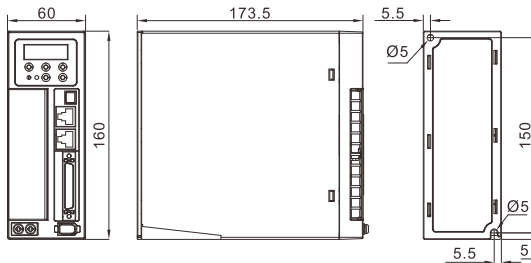

外形尺寸

Servo Drive Dimension

Size 1

Unit: mm

SDE2-2S0.4G~2S1.0G

Size 2

Unit: mm

SDE2-2T1.5G~2T2.0G
SDE2-4T0.75G~4T1.5G