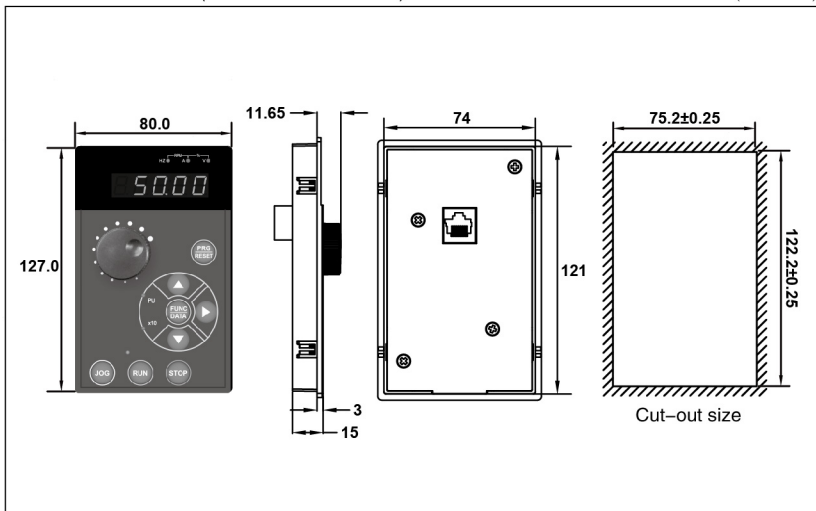

Multi-Functions Operation Keypad

S3100 special operator external dimensions and mounting hole size
(can use ordinary cable for extension)

Above 4T22G&2T11G (include 4T22G&2T11G)

(Unit: mm)

S3100 supporting box of extending keypad external dimensions and mounting hole size

Above 4T22G&2T11G (include 4T22G&2T11G)

(Unit: mm)