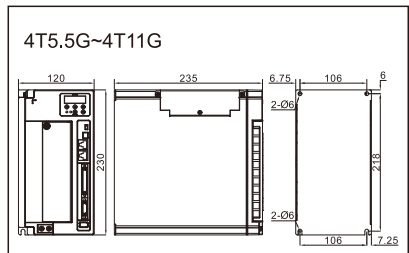

外形尺寸

Servo Drive Dimension

Size 1

Unit: mm

Size 2

Unit: mm

Size 3

Unit: mm

Size 4

Unit: mm

Size 5

Unit: mm

Size 6

Unit: mm

4T22G

Size 7

Unit: mm

4T30G~4T55G