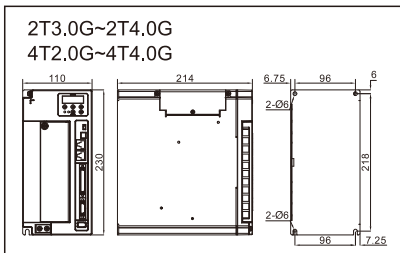

外形尺寸

Servo Drive Dimension

Size 1

Unit: mm

Size 2

Unit: mm

Size 3

Unit: mm

Size 4

Unit: mm

Size 5

Unit: mm

Size 6

Unit: mm

4T22G

Size 7

Unit: mm

4T30G~4T55G