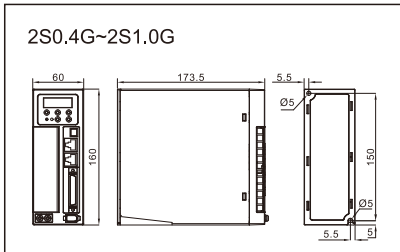

外形尺寸

Servo Drive Dimension

Size 1

Unit: mm

Size 2

Unit: mm

Size 3

Unit: mm

Size 4

Unit: mm

Size 5

Unit: mm

Size 6

Unit: mm

4T22G

Size 7

Unit: mm

4T30G~4T55G