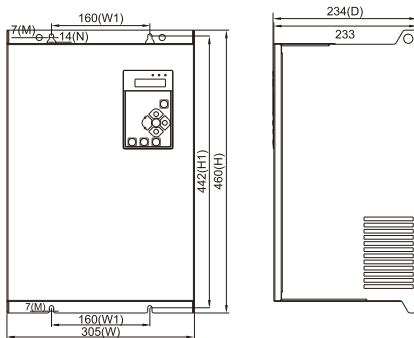

外形尺寸

Servo Drive Dimension

Size 1

Unit: mm

Size 2

Unit: mm

Size 3

Unit: mm

Size 4

Unit: mm

Size 5

Unit: mm

Size 6

Unit: mm

4T22G

Size 7

Unit: mm

4T30G~4T55G