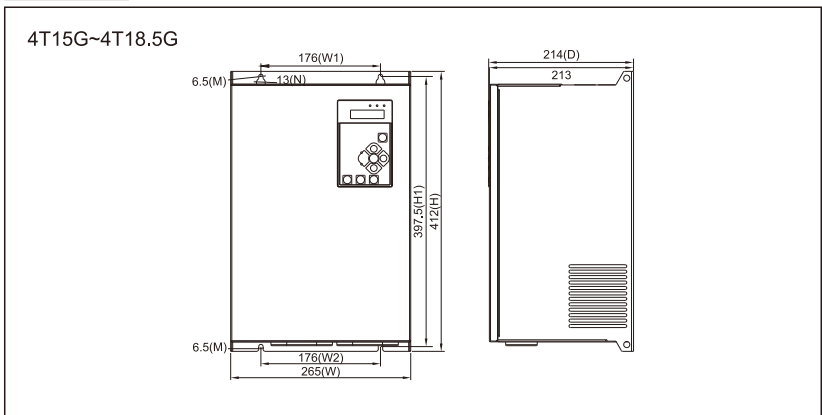

外形尺寸

Servo Drive Dimension

Size 1

Unit: mm

Size 2

Unit: mm

Size 3

Unit: mm

Size 4

Unit: mm

Size 5

Unit: mm

Size 6

Unit: mm

4T22G

Size 7

Unit: mm

4T30G~4T55G