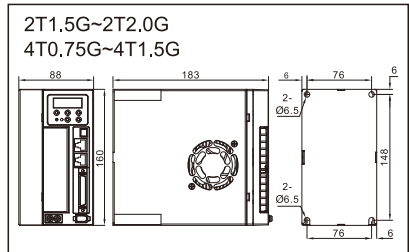

外形尺寸

Servo Drive Dimension

Size 1

Unit: mm

Size 2

Unit: mm

Size 3

Unit: mm

Size 4

Unit: mm

Size 5

Unit: mm

Size 6

Unit: mm

4T22G

Size 7

Unit: mm

4T30G~4T55G